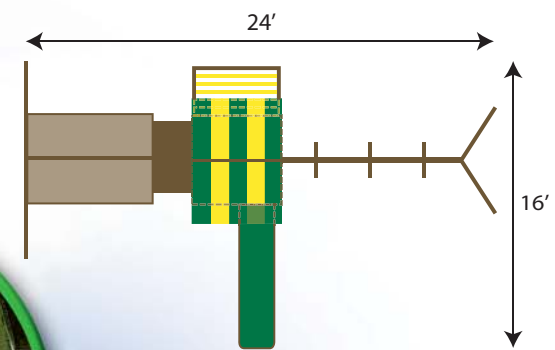

Front Porch

Green Binoculars

Yellow Deluxe Ship's Wheel

3-position 4x6 Swing Beam with Commercial Swing Hangers

2 Green Sling Swings (Chains feature protective coating)

FANTASY Tree House™ JUNGLE GYM

With green and yellow tent top, green wave slide, and green spiral slide.