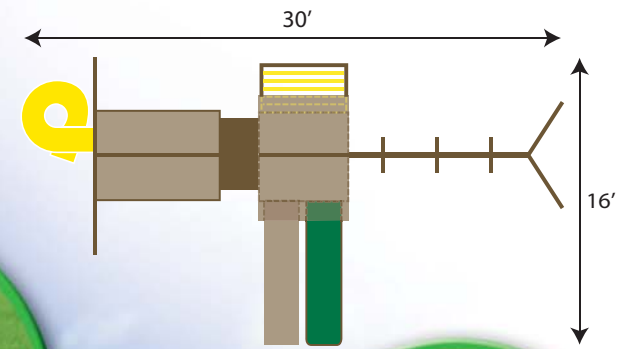

FANTASY Tree House™

JUNGLE GYM

With wood roofs, green wave slide, yellow spiral slide, gang plank, and picnic table.