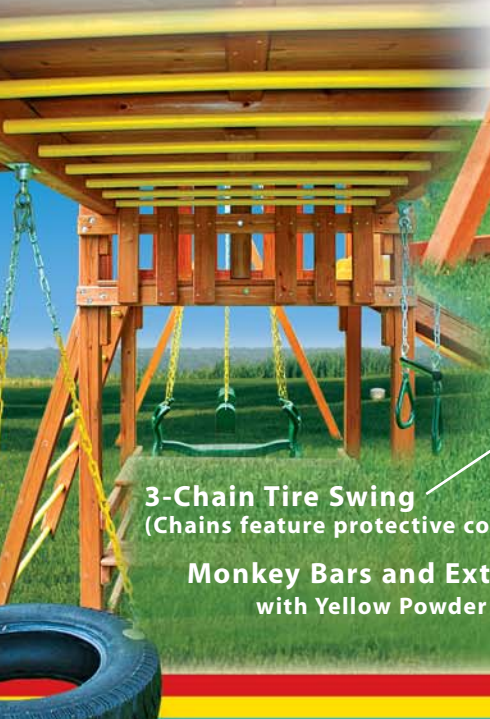

FANTASY Tree House™

JUNGLE GYMS

CREATING CHILDHOOD

MEMORIES®

FANTASY Tree House™ JUNGLE GYM

Tree House with Wood Roof and Chimney

Green Gym Ring/ Trapeze Bar Combo

3-Chain Tire Swing (Chains feature protective coating)

Monkey Bars and Extra Wide Access Ladder with Yellow Powder Coated Steel Ladder Rungs

10' Green Wave Slide

Yellow Safety Grab Handles

Plastic Horse Glider (So two kids can swing)

With solid green tent top and green wave slide.

FANTASY Tree House™

JUNGLE GYM

With wood roofs, green wave slide, yellow spiral slide, gang plank, and picnic table.

Tree House with Wood Roof and Chimney

Green Binoculars and Front Porch

Yellow Deluxe Ship's Wheel

© 2011 Copyrighted by Eastern Jungle Gym, Inc.

FantasyTree House® Features:

- 4 x 4 and 4 x 6 Construction
- 5 Total Swing Positions
- Steel Side Support Bracket
- Commercial Swing Hangers
- Platisol Coated Swing Chain
- Powder Coated Steel Rungs
- 1 Awesome Tree House
- 1 Play Deck Covered by Extended Roof Top
- Connecting Bridge Doubles as Front Porch
- Double Wide Monkey Bar with 360° Tire Swing