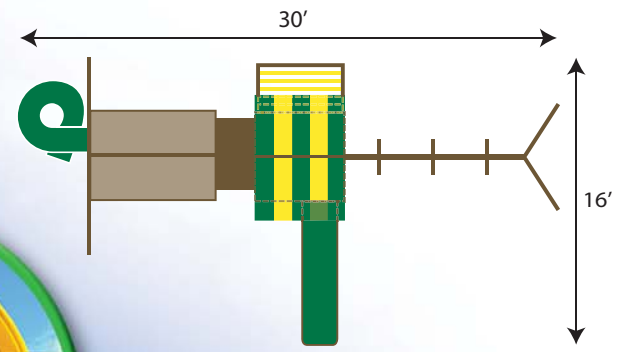

Front Porch

Green Binoculars

Yellow Deluxe Ship's Wheel

3-position 4x6 Swing Beam with Commercial Swing Hangers

2 Green Sling Swings (Chains feature protective coating)

FANTASY Tree House™ JUNGLE GYM

With green and yellow tent top, green wave slide, and green spiral slide.